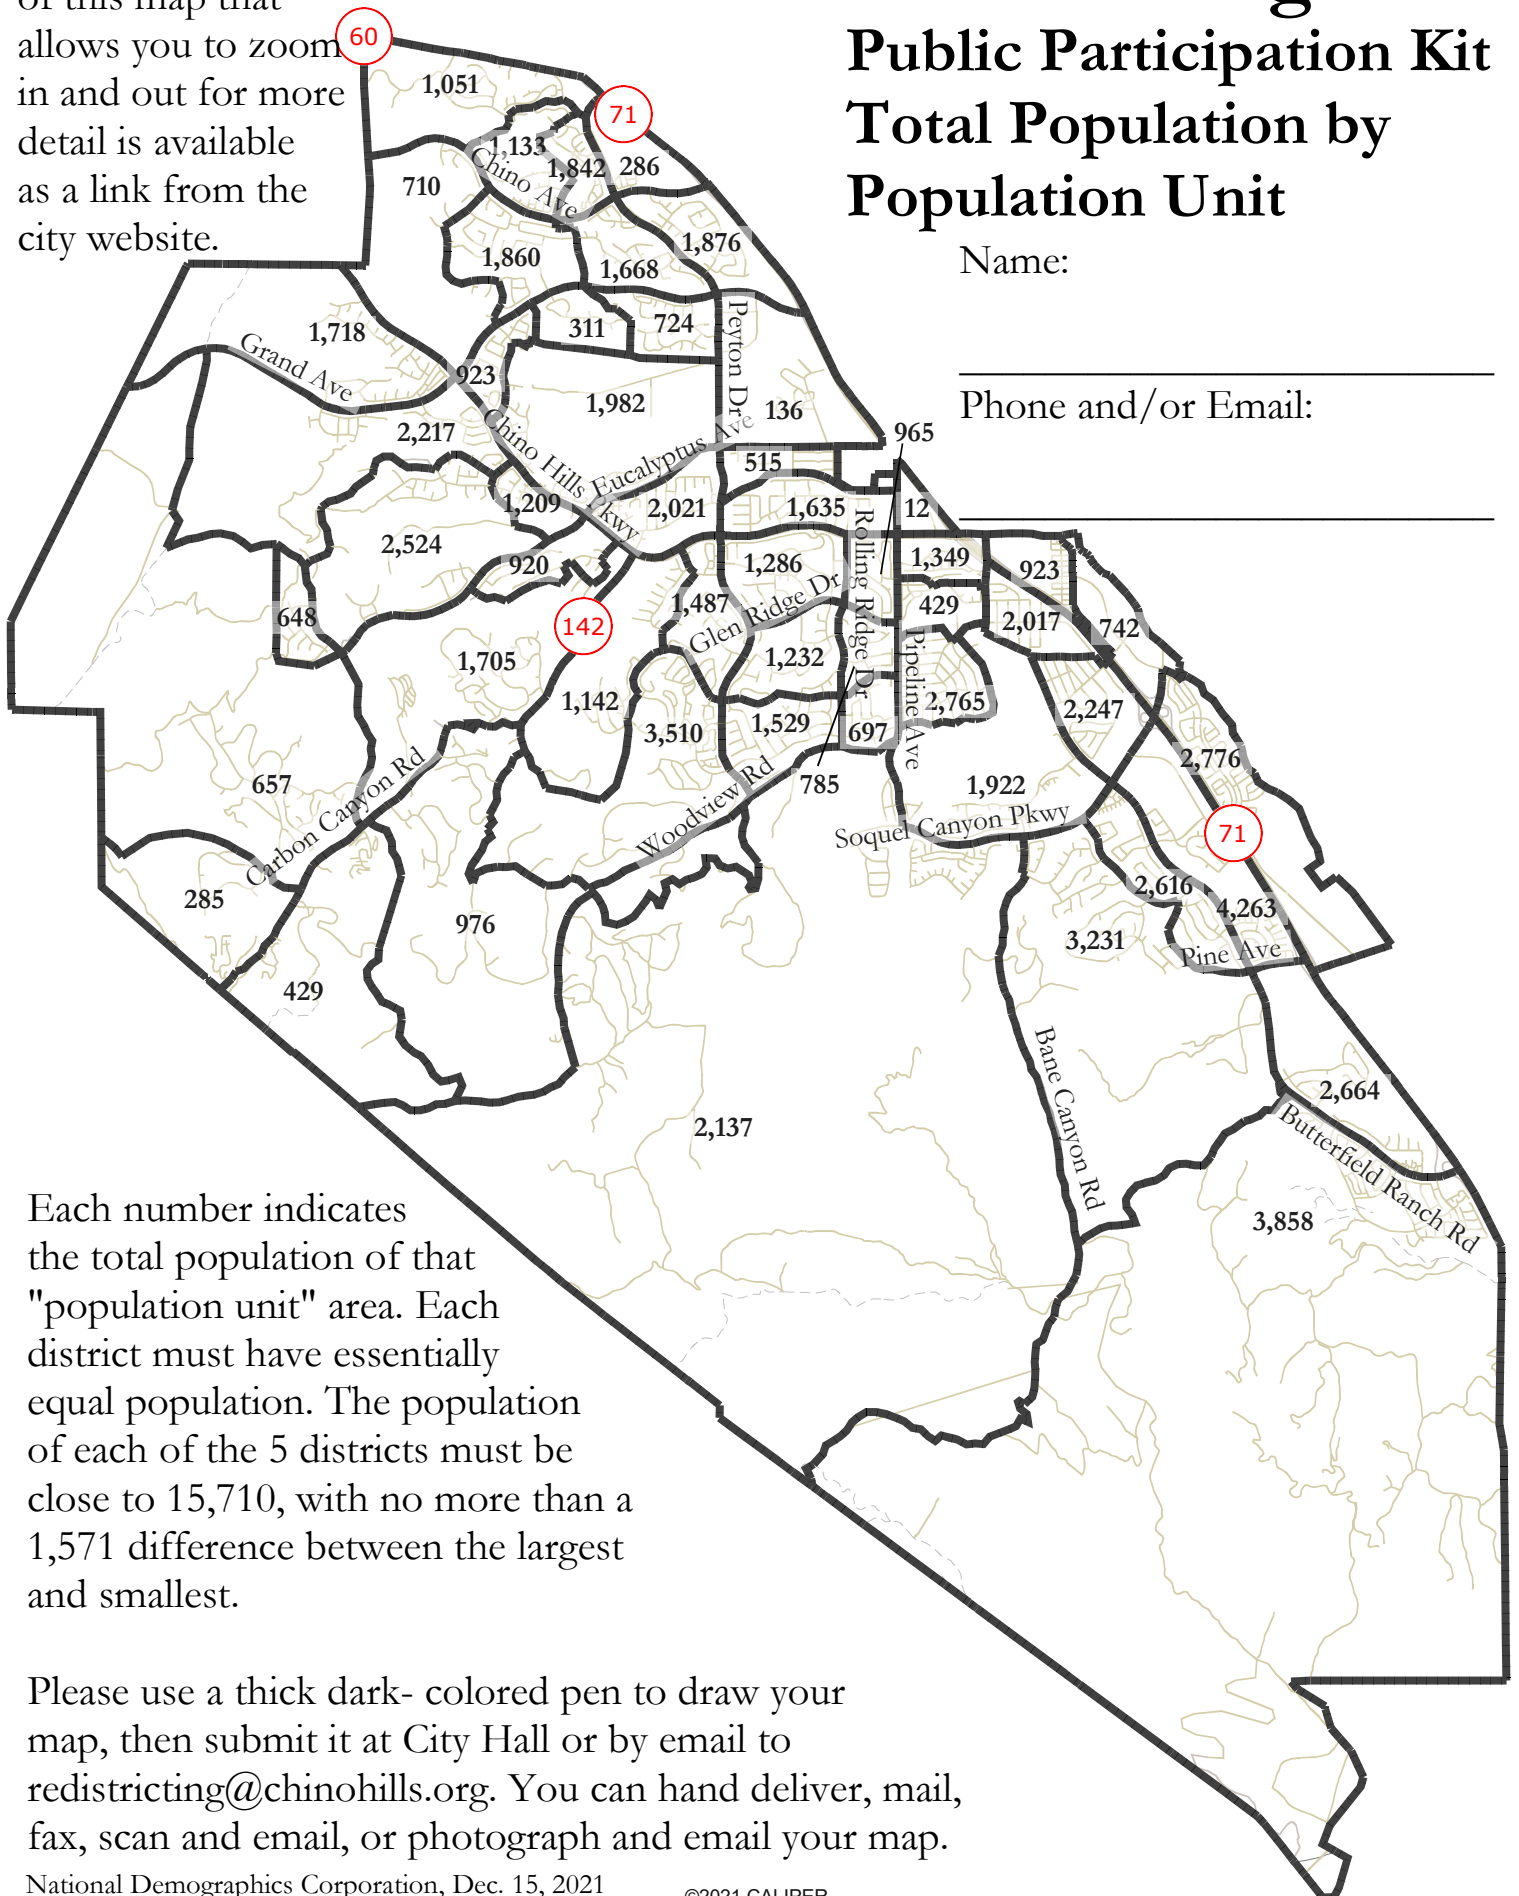

An online version of this map that allows you to zoom in and out for more detail is available as a link from the city website.

# Chino Hills Redistricting 2021

### Total Population by Population Unit

Name: \_\_\_\_\_

Phone and/or Email: \_\_\_\_\_

Each number indicates the total population of that "population unit" area. Each district must have essentially equal population. The population of each of the 5 districts must be close to 15,710, with no more than a 1,571 difference between the largest and smallest.

Please use a thick dark- colored pen to draw your map, then submit it at City Hall or by email to [redistricting@chinohills.org](mailto:redistricting@chinohills.org). You can hand deliver, mail, fax, scan and email, or photograph and email your map.