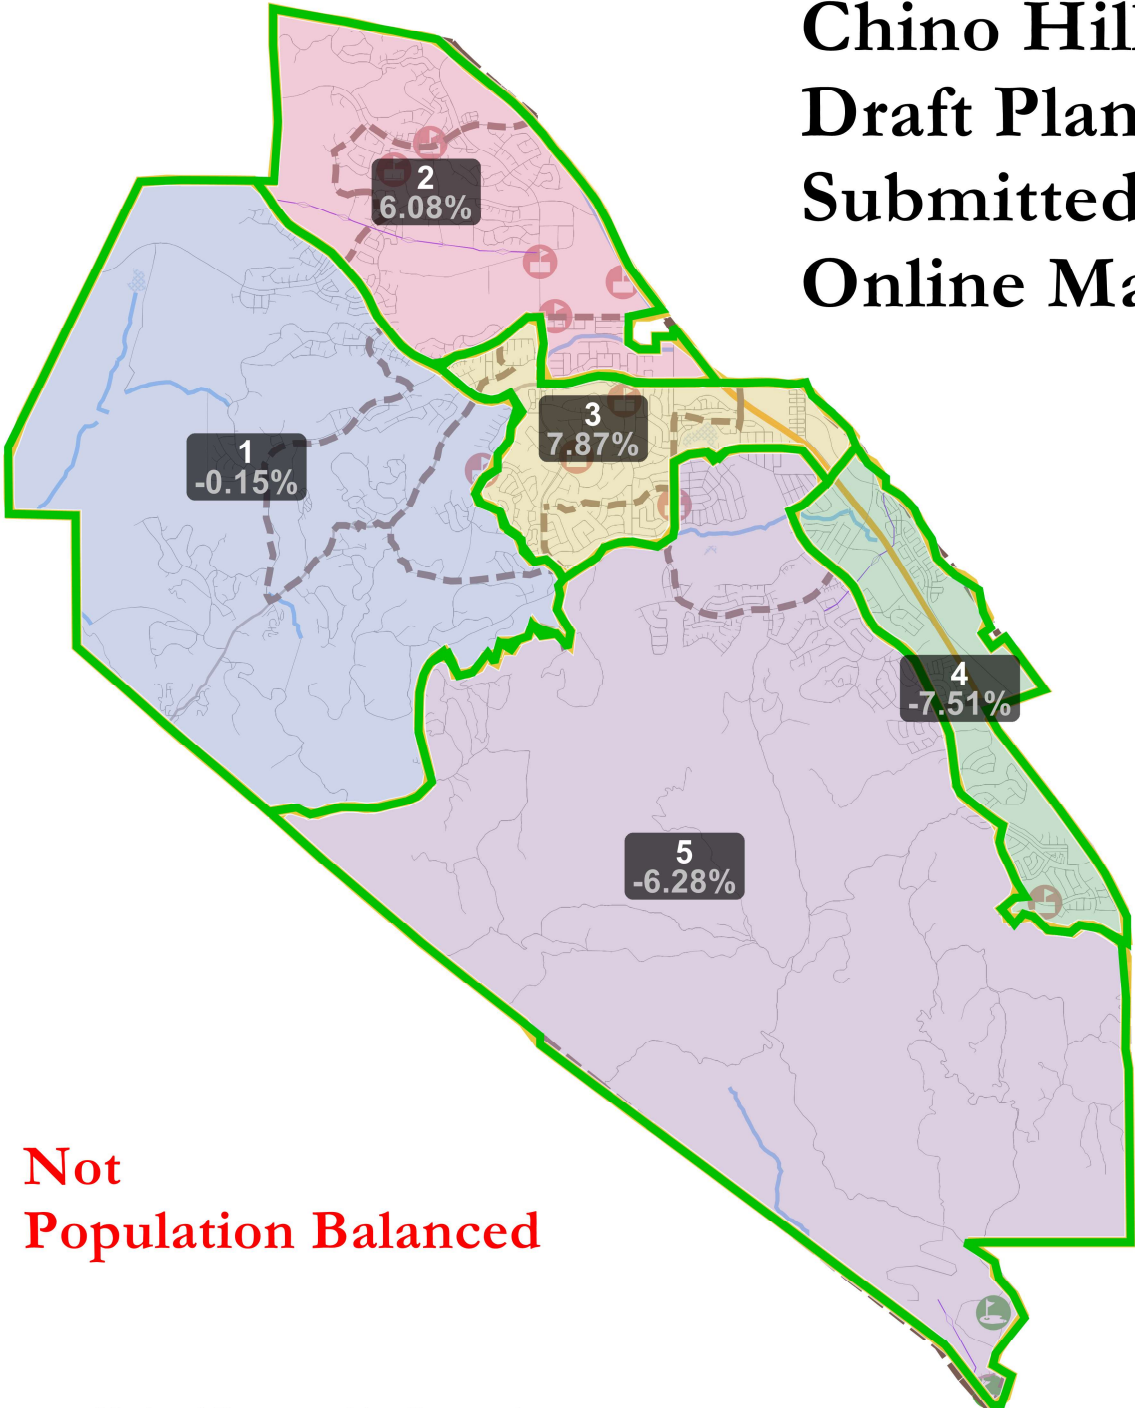

Chino Hills Redistricting Draft Plan 208 Submitted Through Online Mapping Tool

The End of the Kingdom
Chino Hills Map

**Not
Population Balanced**