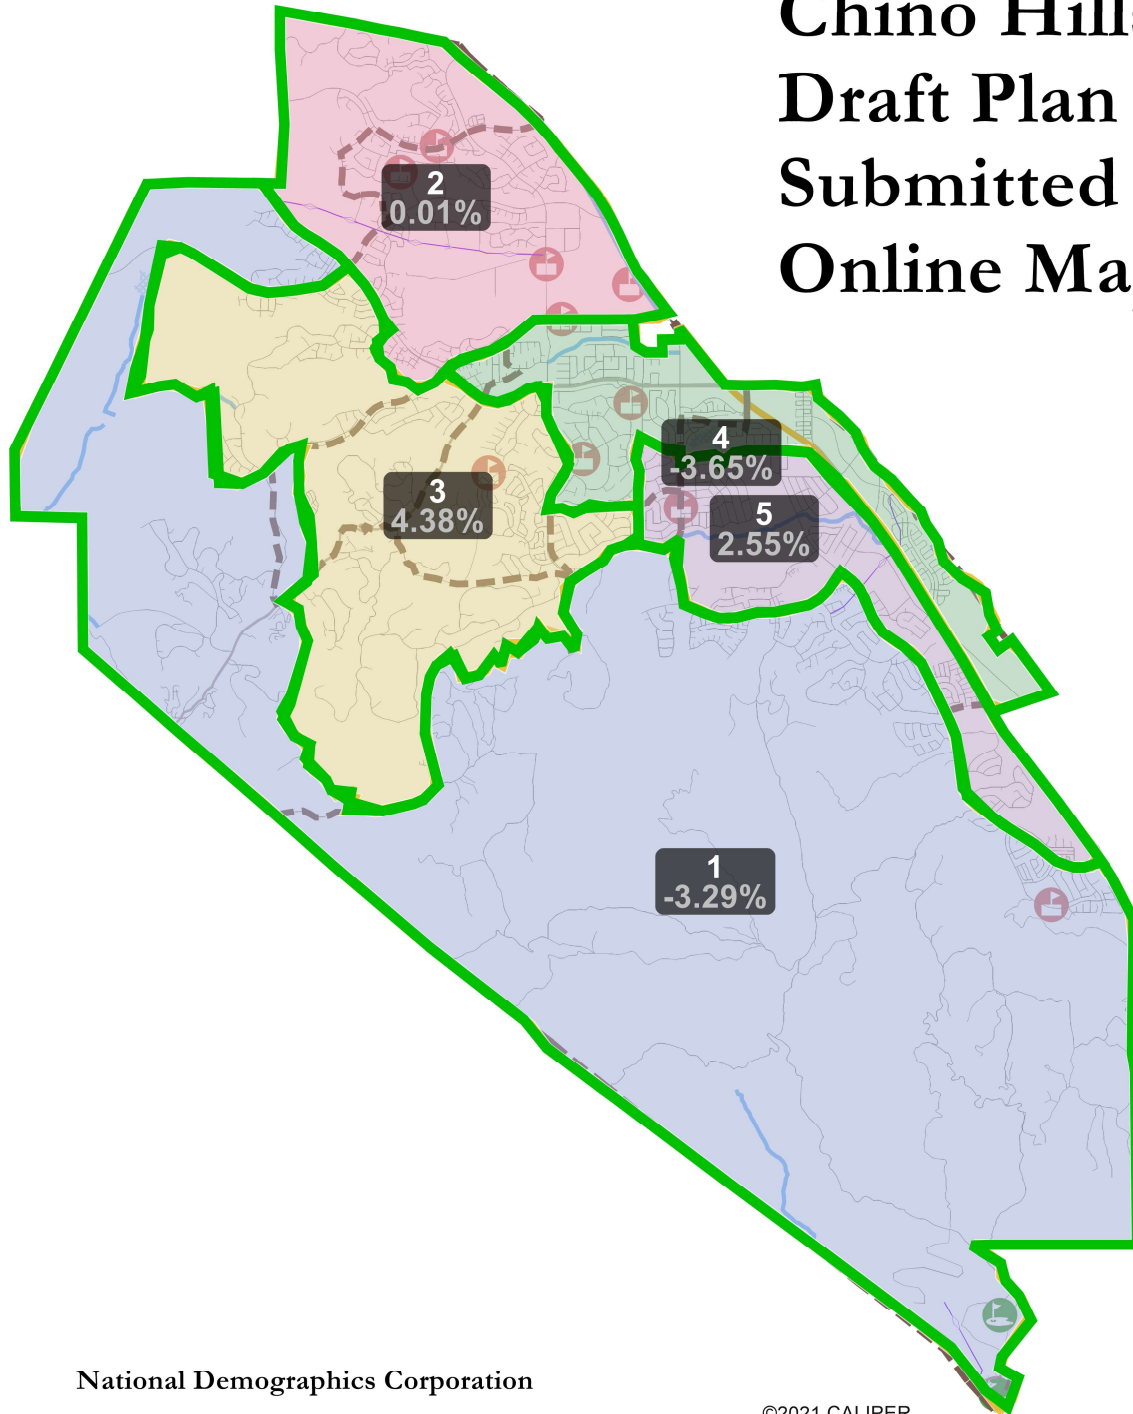

# Chino Hills Redistricting Draft Plan 210 Submitted Through Online Mapping Tool

Common  
Sense Map