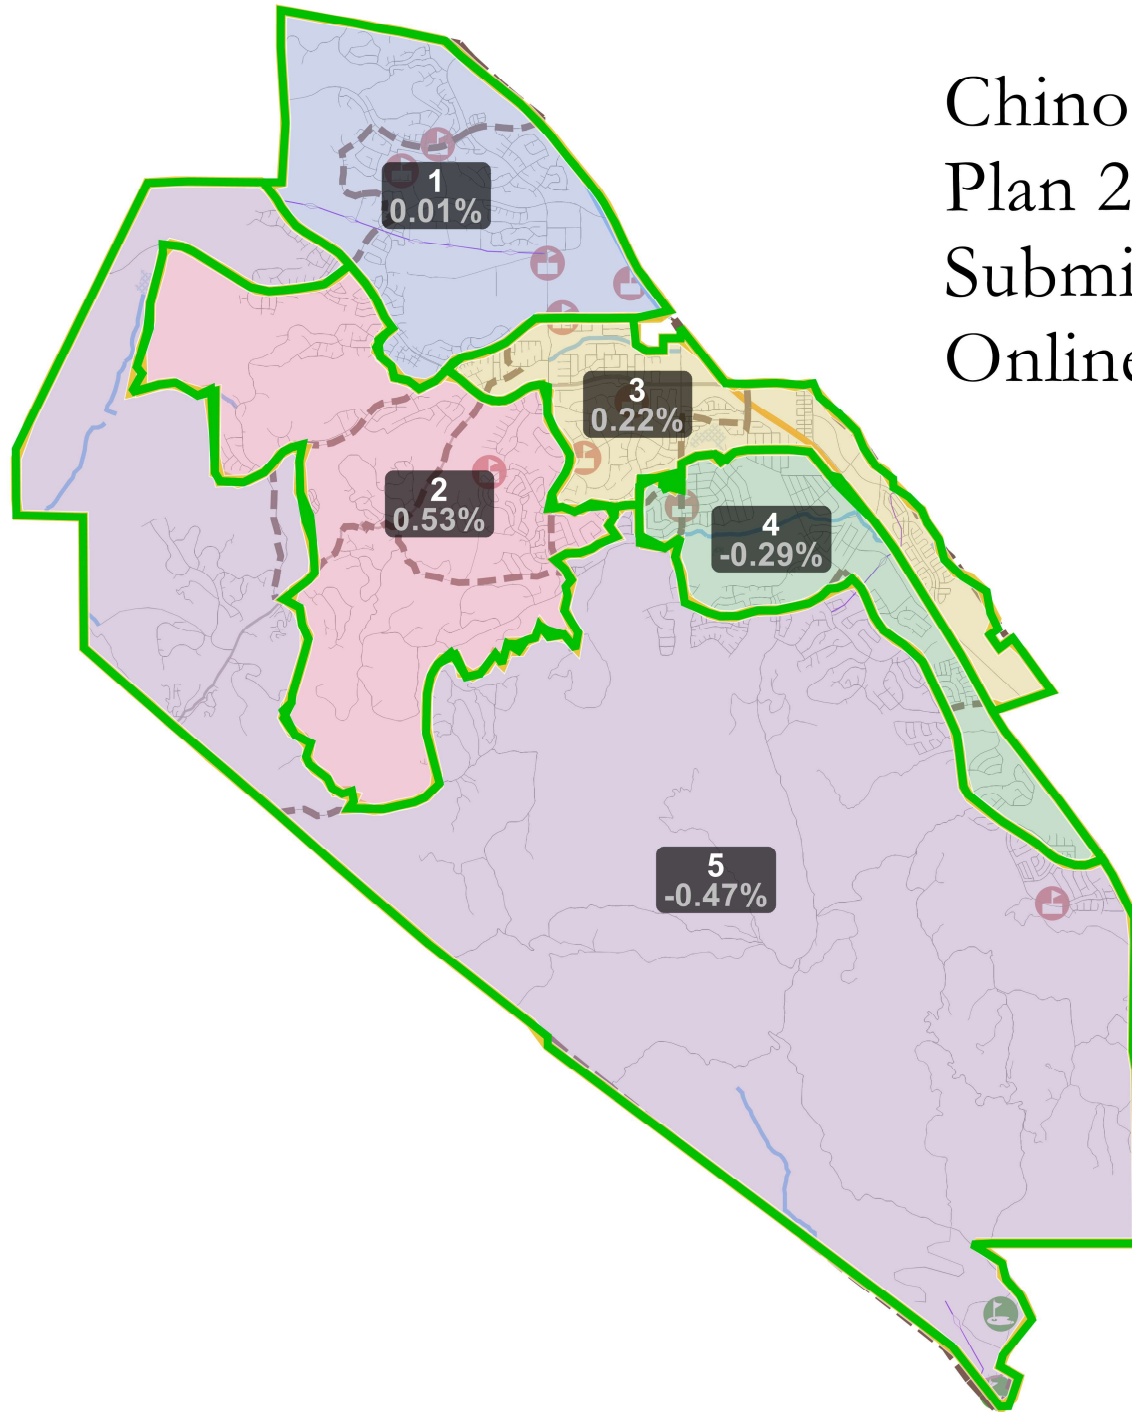

# Chino Hills Redistricting Plan 217 Submitted Through Online Mapping Tool

Balanced  
Common Sense Map