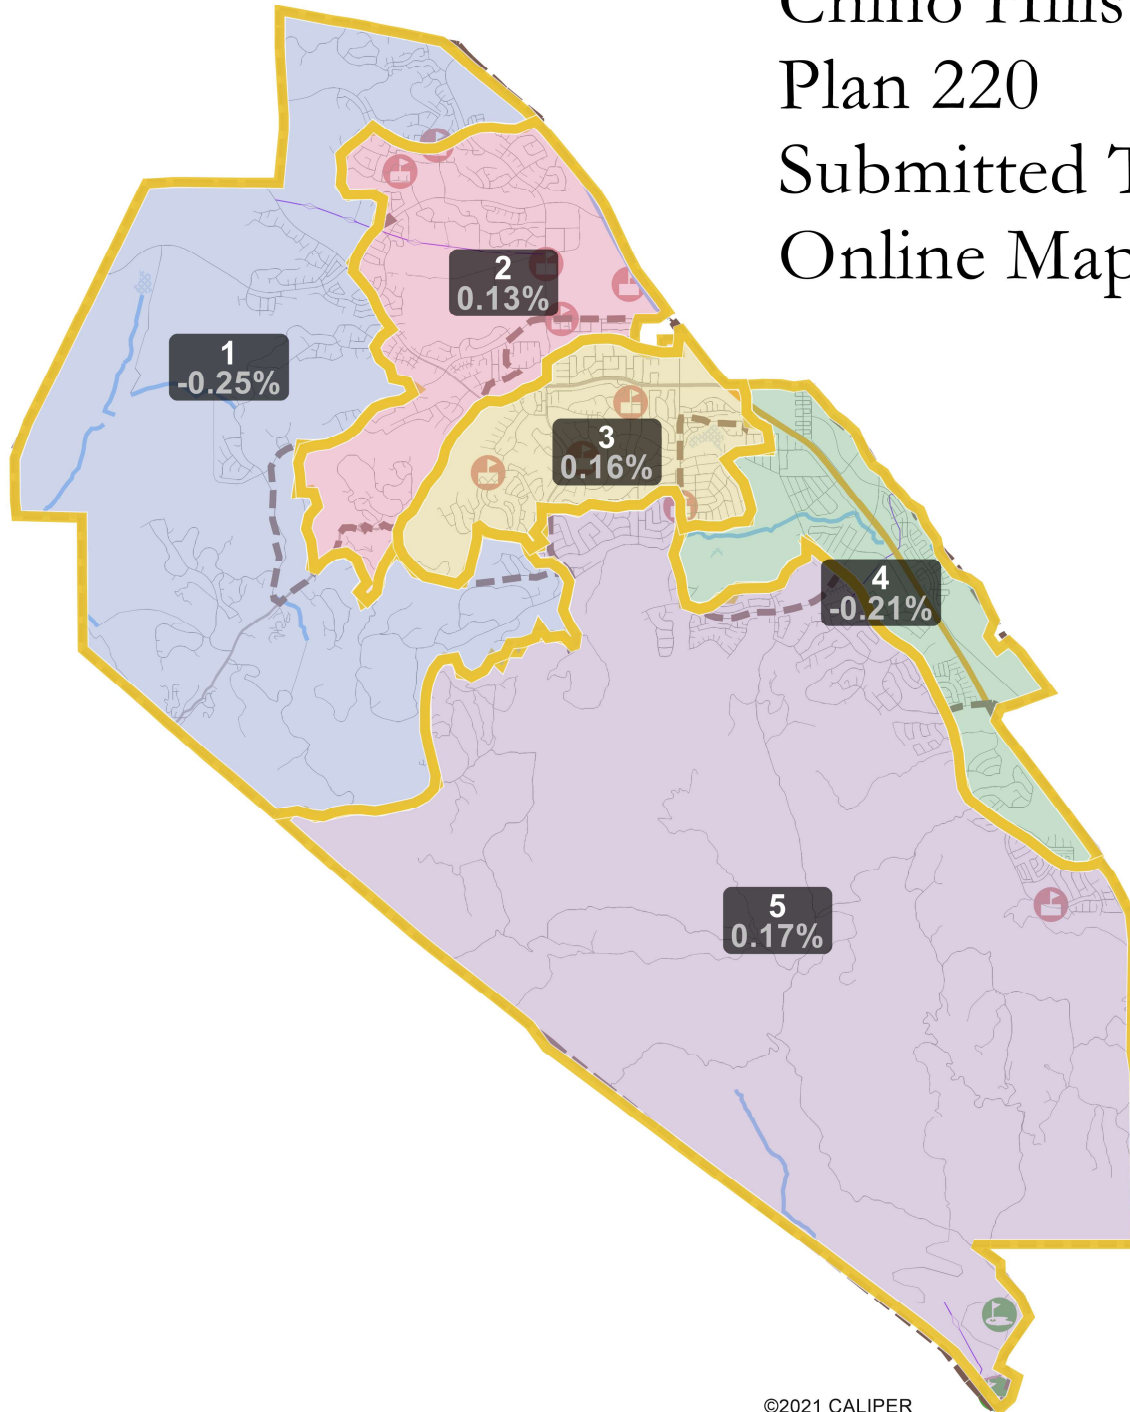

# Chino Hills Redistricting Plan 220 Submitted Through Online Mapping Tool

The Right  
Choice